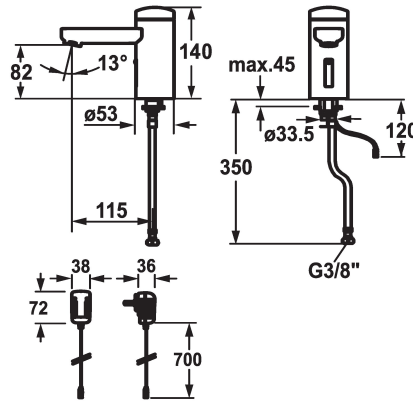

KWC IQUA

Automatic, non-contact - Basin

Modell-Linie: IQUA | 12.696.161.000

Taps | Self closing taps

KWC-No.

125257

chromeline, A 115, flexible connection hose, without pop-up valve, battery, Basic, without mixing

125258

chromeline, A 115, flexible connection hose, without pop-up valve, mains receiver, Basic, without mixing

- * Automatic controled design
- * Infrared sensor L20
- * Without mixing
- for cold or mixed water supply
- * EcoProtect - water-saving device
- * Basic: counter-sunk iqua-click
- * Microprocessor-control
- flow time adjustable (1 second factory setting)
- short time off (cleaning) activatable
- continuous water flow (filling) activatable
- sensor sensitivity adjustable permanent, automatic self-calibration

Power_supply

battery

mains receiver

- 12- or 24-hour-hygiene flushing activatable
- * Fixed spout
- Neoperl® Cascade®
- * Electrovalve
- * Flexible connection hose 3/8"
- * Fastening by means of stud bolt M8 x 1
- * Mounting hole size 53 mm
- * Scope of delivery:
 - Mains receiver 100-240 V / operating voltage 6 V
- 3 Avoid using infrared controls near highly reflective surfaces (e.g. mirrors, polished stainless steel basins) as this could cause them to activate accidentally or malfunction.

Technical Data

Flow rate
Pop-up_valve
Electronical_control
Connection
Spout
IQUA_Click
Power_supply
Color_code
Installation_type
Faucet_typ
Dimension Height
G_Acoustic group
Projection_A
Energy Label
Dimension Water outlet
material