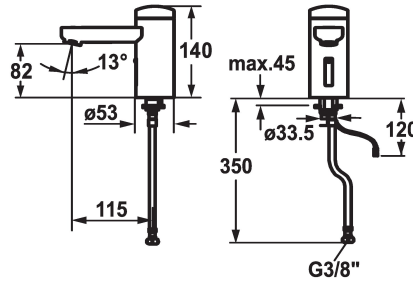

KWC IQUA

Automatic, non-contact - Basin

Modell-Linie: IQUA | 12.696.151.000

Kranen | Zelfsluitende kranen

KWC-No.

125257

chromeline, A 115, flexible connection hose, without pop-up valve, battery, Basic, without mixing

125258

chromeline, A 115, flexible connection hose, without pop-up valve, mains receiver, Basic, without mixing

* Automatische besturing design

- Infraroodsensorsysteem L20

* Zonder menging

- voor koud water of voorgemengd water

* EcoProtect - waterbesparende inrichting

* Microprocessor-besturing

- water-nalooptijd instelbaar (1 seconde fabrieksinstelling)

- kort-uit (reinigingsmodus) instelbaar

- duur-aan (vullen) looptijd instelbaar

- sensorgevoeligheid instelbaar permanent automatisch zelf ijkend

- 12- of 24-uurs hygiënespoeling activeerbaar

* Vaste uitloop

Stroomvoorziening

Batterij

Netz AP

- Neoperl® Cascade®

* Magneetventiel

* Flexibele aansluitslange 3/8"

* Bevestiging met tapeind M8 x 1

* Tafelboring ø35 mm

* Levering:

- Batterij 6 V lithium CRP2

- levensduur bij 100 schakelingen/dag: 4 jaar

* Sterk reflecterende oppervlakken (zoals spiegel, gepolitoerde roestvrijstalen bak) dicht bij een IR-besturing moeten vermeden worden. Deze zouden tot foutieve starts en functiestoringen kunnen leiden.

Technical Data

Doorstroomhoeveelheid

6 l/min (3 bar)

afvoergarnituur

zonder aftapkraan

Elektronische besturing

contactloz

schroefverbindingen

Flexibele aansluitslange

Uitloop

vast

IQUA-Click

Basic, ohne Mischung

Stroomvoorziening

Batterij

Kleurcode

chromeline

Type installatie

staande montage

Kraan type

Elektronik

Hoogteafmeting

140

geluidsklasse

I

Projectie A

A115

Energielabel

A

Afmetingen wateruitlaat

82

Materiaal

Messing