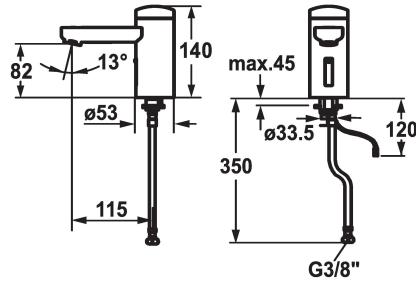

## KWC IQUA

Automatic, non-contact - Basin

Modell-Linie: IQUA | 12.696.151.000

Taps | Self closing taps

#### 125257

chromeline, A 115, flexible connection hose, without pop-up valve, battery, Basic, without mixing

### Power supply

battery

mains receiver

- \* Fixed spout
- Neoperl® Cascade®
- \* Electrovalve
- \* Flexible connection hose 3/8"
- \* Fastening by means of stud bolt M8 x 1
- \* Mounting hole size ø35 mm
- \* Scope of delivery:
- Battery 6 V Lithium CRP2
- lifespan at 100 circuits/day: 4 years
- 3 Avoid using infrared controls near highly reflective surfaces (e.g. mirrors, polished stainless steel basins) as this could cause them to activate accidentally or malfunction.

### Technical Data

Flow rate
pop-up valve
Electronical control
Connection
Spout
IQUA-Click
Power supply
Color code
Installation type
Faucet_typ
Measure Height
Acoustic group
Projection A
Energy label
Dimension Water outlet
material