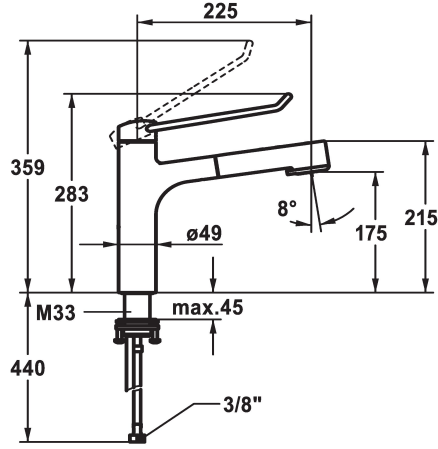

KWC VITA PRO 2.0 Lever mixer - Kitchen

Modell-Linie: VITA PRO 2.0 | 10.521.033.000LLFL
Kranar | Hydraulické armatúry

KWC-No.

125247
chromeline, A 225, flexible connection hoses

125248
chromeline, A 225, flexible connection hoses

- * Lever mixer
- * Operation designed for a secure grip, as well as safe and easy handling
- * Ergonomic and robust operating lever, made of polyamide
- to adjust the handling even better to suit personal requirements, the offset lever can be installed so that it is twisted into the cap (standard: see illustration)
- * TouchProtect - anti-scald protection thanks to the "double skin" principle
- * Intrinsicly safe against backflow
- * Pull-out spray
- SprayClean - easy to clean and actively prevents limescale buildup
- up to 600 mm pull-out length

Installation_type

Faucet_typ

Measure_Height

G_Acoustic_group

Projection_A

EnergyLabelCH

ATT-KWC-MASS-WASSERAUSTRITT

Material

Measure_Height

272

283

- TripleClean - Normal, soft, and power stream modes
- hose surface to fit faucet surface
- QuickConnect - Simple hose connection system
- * Hose guide, swivelling 120°
- * EasyLock - a pull-out spray that easily slides back into place
- * OptimalSpace - ample space for washing or working
- * KWC cartridge with safety device M 35 OP
- with ceramic discs
- flow rate and temperature continuously variable
- temperature limitation
- * Flexible connection hoses 3/8"
- * QuickInstallation - Fastening via threaded connection with locking screws
- * Mounting hole size ø35 mm