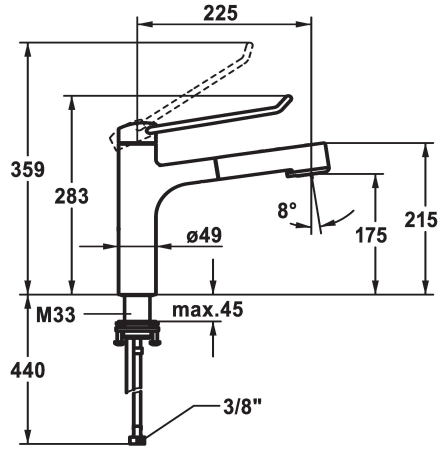

KWC VITA PRO 2.0 Lever mixer - Kitchen

Modell-Linie: VITA PRO 2.0 | 10.521.033.000LLFL
Armatura umywalkowa | Armatura jednouchwytowa

KWC-No.

125247
chromeline, A 225, flexible connection hoses

125248
chromeline, A 225, flexible connection hoses

- * Lever mixer
- * Operation designed for a secure grip, as well as safe and easy handling
- * Ergonomic and robust operating lever, made of polyamide
- to adjust the handling even better to suit personal requirements, the offset lever can be installed so that it is twisted into the cap (standard: see illustration)
- * TouchProtect - anti-scald protection thanks to the "double skin" principle
- * Intrinsicly safe against backflow
- * Pull-out spray
- SprayClean - easy to clean and actively prevents limescale buildup
- up to 600 mm pull-out length

Dimension Height

272

283

- TripleClean - Normal, soft, and power stream modes
- hose surface to fit faucet surface
- QuickConnect - Simple hose connection system
- * Hose guide, swivelling 120°
- * EasyLock - a pull-out spray that easily slides back into place
- * OptimalSpace - ample space for washing or working
- * KWC cartridge with safety device M 35 OP
- with ceramic discs
- flow rate and temperature continuously variable
- temperature limitation
- * Flexible connection hoses 3/8"
- * QuickInstallation - Fastening via threaded connection with locking screws
- * Mounting hole size $\varnothing 35$ mm

Standmontage

Faucet_typ

Hebelmischer

Dimension Height

283

G_Acoustic_group

I

Projection_A