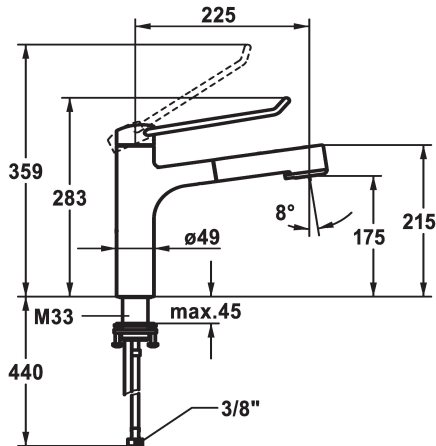

KWC VITA PRO 2.0 Lever mixer - Kitchen

Modell-Linie: VITA PRO 2.0 | 10.521.033.000LLFL
Hanat | Käsi käyttöiset hanat

KWC-No.

125247
chromeline, A 225, flexible connection hoses

125248
chromeline, A 225, flexible connection hoses

- * Lever mixer
- * Operation designed for a secure grip, as well as safe and easy handling
- * Ergonomic and robust operating lever, made of polyamide
 - to adjust the handling even better to suit personal requirements, the offset lever can be installed so that it is twisted into the cap (standard: see illustration)
- * TouchProtect - anti-scald protection thanks to the "double skin" principle
- * Intrinsicly safe against backflow
- * Pull-out spray
 - SprayClean - easy to clean and actively prevents limescale buildup
 - up to 600 mm pull-out length

Measure_Height

272

283

- TripleClean - Normal, soft, and power stream modes
- hose surface to fit faucet surface
- QuickConnect - Simple hose connection system
- * Hose guide, swivelling 120°
- * EasyLock - a pull-out spray that easily slides back into place
- * OptimalSpace - ample space for washing or working
- * KWC cartridge with safety device M 35 OP
 - with ceramic discs
 - flow rate and temperature continuously variable
 - temperature limitation
- * Flexible connection hoses 3/8"
- * QuickInstallation - Fastening via threaded connection with locking screws
- * Mounting hole size ø35 mm

Tekniset tiedot

ATT-KWC-A_AUSZUGBRAUSE_SIEB

9 l/min (3 bar)

ATT-KWC-A_AUSZUGBRAUSE_NORMAL

8 l/min (3 bar)

Connection

Flexible_Anschlussschläuche

Spout