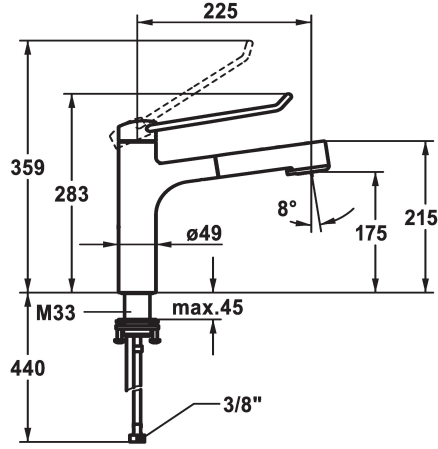

KWC VITA PRO 2.0 Lever mixer - Kitchen

Modell-Linie: VITA PRO 2.0 | 10.521.033.000LLFL
Taps | Manual taps

KWC-No.

125247
chromeline, A 225, flexible connection hoses

125248
chromeline, A 225, flexible connection hoses

Measure Height

272

283

- TripleClean - Normal, soft, and power stream modes
- hose surface to fit faucet surface
- QuickConnect - Simple hose connection system
- * Hose guide, swivelling 120°
- * EasyLock - a pull-out spray that easily slides back into place
- * OptimalSpace - ample space for washing or working
- * KWC cartridge with safety device M 35 OP
 - with ceramic discs
 - flow rate and temperature continuously variable
 - temperature limitation
- * Flexible connection hoses 3/8"
- * QuickInstallation - Fastening via threaded connection with locking screws
- * Mounting hole size $\varnothing 35$ mm

Technical Data

Flow rate needle spray

9 l/min (3 bar)

Flow rate normal spray

8 l/min (3 bar)

Connection

Flexible connection hoses

Spout

A 225

Energy label

A

Dimension Water outlet

175

material

Brass