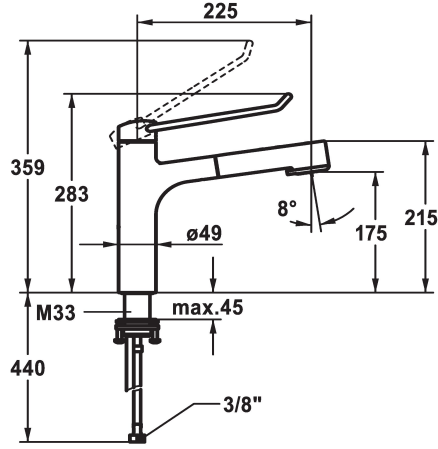

## KWC VITA PRO 2.0 Lever mixer - Kitchen

Modell-Linie: VITA PRO 2.0 | 10.521.033.000LLFL  
Taps | Manual taps

### KWC-No.

**125247**  
chromeline, A 225, flexible connection hoses

**125248**  
chromeline, A 225, flexible connection hoses

- \* Lever mixer
- \* Operation designed for a secure grip, as well as safe and easy handling
- \* Ergonomic and robust operating lever, made of polyamide
  - to adjust the handling even better to suit personal requirements, the offset lever can be installed so that it is twisted into the cap (standard: see illustration)
- \* TouchProtect - anti-scald protection thanks to the "double skin" principle
- \* Intrinsicly safe against backflow
- \* Pull-out spray
  - SprayClean - easy to clean and actively prevents limescale buildup
  - up to 600 mm pull-out length

### Technical Data

Flow rate needle spray
Flow rate normal spray
Connection
Spout
Handling
Kitchenspray
Color code
Installation type
Faucet_typ
Dimension Height
Acoustic group
Projection A
Energy label
Dimension Water outlet
material

### Dimension Height

272
283

- TripleClean - Normal, soft, and power stream modes
- hose surface to fit faucet surface
- QuickConnect - Simple hose connection system
- \* Hose guide, swivelling 120°
- \* EasyLock - a pull-out spray that easily slides back into place
- \* OptimalSpace - ample space for washing or working
- \* KWC cartridge with safety device M 35 OP
  - with ceramic discs
  - flow rate and temperature continuously variable
  - temperature limitation
- \* Flexible connection hoses 3/8"
- \* QuickInstallation - Fastening via threaded connection with locking screws
- \* Mounting hole size ø35 mm