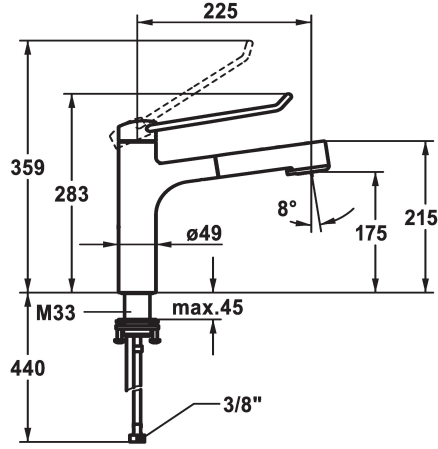

KWC VITA PRO 2.0 Lever mixer - Kitchen

Modell-Linie: VITA PRO 2.0 | 10.521.033.000LLFL
Taps | Manual taps

KWC-No.

125247
chromeline, A 225, flexible connection hoses

125248
chromeline, A 225, flexible connection hoses

- * Lever mixer
- * Operation designed for a secure grip, as well as safe and easy handling
- * Ergonomic and robust operating lever, made of polyamide
 - to adjust the handling even better to suit personal requirements, the offset lever can be installed so that it is twisted into the cap (standard: see illustration)
- * TouchProtect - anti-scald protection thanks to the "double skin" principle
- * Intrinsicly safe against backflow
- * Pull-out spray
 - SprayClean - easy to clean and actively prevents limescale buildup
 - up to 600 mm pull-out length

Technical Data

Flow rate needle spray
Flow rate normal spray
Connection
Spout
Handling
Kitchen_spray
Color code
Installation_type
Faucet_typ
Dimension Height
G_Acoustic_group
Projection_A
Energy Label
Dimension Water outlet
material

Dimension Height

272
283

- TripleClean - Normal, soft, and power stream modes
- hose surface to fit faucet surface
- QuickConnect - Simple hose connection system
- * Hose guide, swivelling 120°
- * EasyLock - a pull-out spray that easily slides back into place
- * OptimalSpace - ample space for washing or working
- * KWC cartridge with safety device M 35 OP
 - with ceramic discs
 - flow rate and temperature continuously variable
 - temperature limitation
- * Flexible connection hoses 3/8"
- * QuickInstallation - Fastening via threaded connection with locking screws
- * Mounting hole size ø35 mm