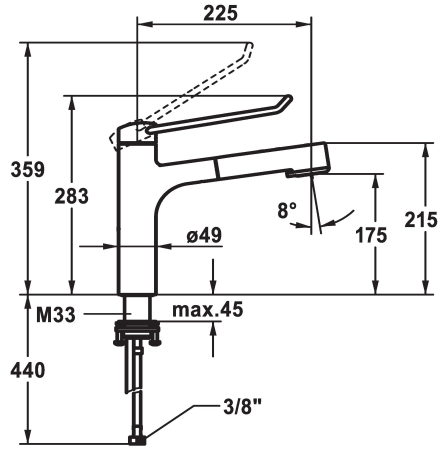

## KWC VITA PRO 2.0 Lever mixer - Kitchen

Modell-Linie: VITA PRO 2.0 | 10.521.033.000LLFL  
Umyvadlové armatury | Hydraulické armatury

### KWC-No.

**125247**  
chromeline, A 225, flexible connection hoses

**125248**  
chromeline, A 225, flexible connection hoses

- \* Lever mixer
- \* Operation designed for a secure grip, as well as safe and easy handling
- \* Ergonomic and robust operating lever, made of polyamide
- to adjust the handling even better to suit personal requirements, the offset lever can be installed so that it is twisted into the cap (standard: see illustration)
- \* TouchProtect - anti-scald protection thanks to the "double skin" principle
- \* Intrinsicly safe against backflow
- \* Pull-out spray
- SprayClean - easy to clean and actively prevents limescale buildup
- up to 600 mm pull-out length

Installation\_type

Faucet\_typ

Measure\_Height

G\_Acoustic\_group

Projection\_A

EnergyLabelCH

ATT-KWC-MASS-WASSERAUSTRITT

Materiál

### Measure\_Height

272

283

- TripleClean - Normal, soft, and power stream modes
- hose surface to fit faucet surface
- QuickConnect - Simple hose connection system
- \* Hose guide, swivelling 120°
- \* EasyLock - a pull-out spray that easily slides back into place
- \* OptimalSpace - ample space for washing or working
- \* KWC cartridge with safety device M 35 OP
- with ceramic discs
- flow rate and temperature continuously variable
- temperature limitation
- \* Flexible connection hoses 3/8"
- \* QuickInstallation - Fastening via threaded connection with locking screws
- \* Mounting hole size  $\varnothing 35$  mm