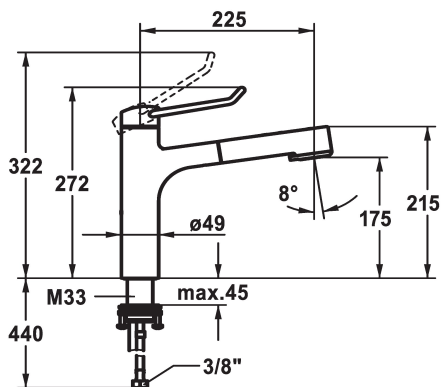

KWC VITA PRO 2.0 Lever mixer - Kitchen

Modell-Linie: VITA PRO 2.0 | 10.521.033.000FL
Kranar | Hydraulické armatúry

KWC-No.

125247
chromeline, A 225, flexible connection hoses

125248
chromeline, A 225, flexible connection hoses

- * Lever mixer
- * Operation designed for a secure grip, as well as safe and easy handling
- * Ergonomic and robust operating lever, made of polyamide
- to adjust the handling even better to suit personal requirements, the offset lever can be installed so that it is twisted into the cap (standard: see illustration)
- * TouchProtect - anti-scald protection thanks to the "double skin" principle
- * Intrinsicly safe against backflow
- * Pull-out spray
- SprayClean - easy to clean and actively prevents limescale buildup
- up to 600 mm pull-out length

Installation_type

Faucet_typ

Measure_Height

G_Acoustic_group

Projection_A

EnergyLabelCH

ATT-KWC-MASS-WASSERAUSTRITT

Material

Measure_Height

272

283

- TripleClean - Normal, soft, and power stream modes
- hose surface to fit faucet surface
- QuickConnect - Simple hose connection system
- * Hose guide, swivelling 120°
- * EasyLock - a pull-out spray that easily slides back into place
- * OptimalSpace - ample space for washing or working
- * KWC cartridge with safety device M 35 OP
- with ceramic discs
- flow rate and temperature continuously variable
- temperature limitation
- * Flexible connection hoses 3/8"
- * QuickInstallation - Fastening via threaded connection with locking screws
- * Mounting hole size ø35 mm