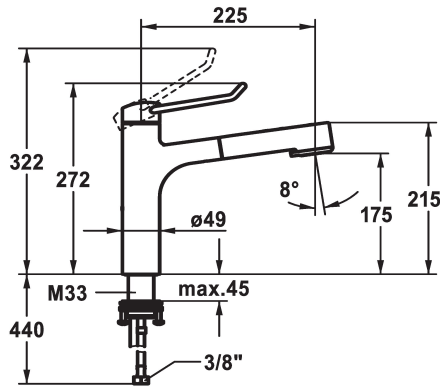

## KWC VITA PRO 2.0 Lever mixer - Kitchen

Modell-Linie: VITA PRO 2.0 | 10.521.033.000FL  
Armatura umywalkowa | Armatura jednouchwytywa

### KWC-No.

**125247**  
chromeline, A 225, flexible connection hoses

**125248**  
chromeline, A 225, flexible connection hoses

- \* Lever mixer
- \* Operation designed for a secure grip, as well as safe and easy handling
- \* Ergonomic and robust operating lever, made of polyamide
- to adjust the handling even better to suit personal requirements, the offset lever can be installed so that it is twisted into the cap (standard: see illustration)
- \* TouchProtect - anti-scald protection thanks to the "double skin" principle
- \* Intrinsicly safe against backflow
- \* Pull-out spray
- SprayClean - easy to clean and actively prevents limescale buildup
- up to 600 mm pull-out length

### Dimension Height

272

283

- TripleClean - Normal, soft, and power stream modes
- hose surface to fit faucet surface
- QuickConnect - Simple hose connection system
- \* Hose guide, swivelling 120°
- \* EasyLock - a pull-out spray that easily slides back into place
- \* OptimalSpace - ample space for washing or working
- \* KWC cartridge with safety device M 35 OP
- with ceramic discs
- flow rate and temperature continuously variable
- temperature limitation
- \* Flexible connection hoses 3/8"
- \* QuickInstallation - Fastening via threaded connection with locking screws
- \* Mounting hole size ø35 mm

### Dane techniczne

ATT-KWC-A_AUSZUGBRAUSE_SIEB	9 l/min (3 bar)
ATT-KWC-A_AUSZUGBRAUSE_NORMAL	8 l/min (3 bar)
Connection	Flexible_Anschlussschläuche
ATT-KWC-AUSLAUF	schwenkbar
Handling	topbedient
Kitchen_spray	Auszugbrause
ATT-KWC-FARBCODE	chromeline
Installation_type	Standmontage
Faucet_typ	Hebelmischer
Dimension Height	272
G_Acoustic_group	I
Projection_A	A225
EnergyLabelCH	A
ATT-KWC-MASS-WASSERAUSTRITT	175
Material	Mosiqdz