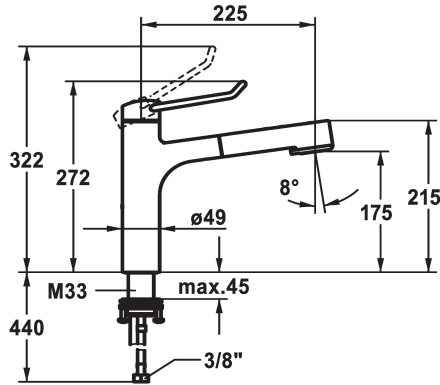

## KWC VITA PRO 2.0 Lever mixer - Kitchen

Modell-Linie: VITA PRO 2.0 | 10.521.033.000FL  
Taps | Manual taps

### KWC-No.

**125247**  
chromeline, A 225, flexible connection hoses

**125248**  
chromeline, A 225, flexible connection hoses

- \* Lever mixer
- \* Operation designed for a secure grip, as well as safe and easy handling
- \* Ergonomic and robust operating lever, made of polyamide
- to adjust the handling even better to suit personal requirements, the offset lever can be installed so that it is twisted into the cap (standard: see illustration)
- \* TouchProtect - anti-scald protection thanks to the "double skin" principle
- \* Intrinsicly safe against backflow
- \* Pull-out spray
- SprayClean - easy to clean and actively prevents limescale buildup
- up to 600 mm pull-out length

Installation type

Faucet\_typ

Measure Height

Acoustic group

Projection A

Energy label

Dimension Water outlet

material

### Measure Height

272

283

- TripleClean - Normal, soft, and power stream modes
- hose surface to fit faucet surface
- QuickConnect - Simple hose connection system
- \* Hose guide, swivelling 120°
- \* EasyLock - a pull-out spray that easily slides back into place
- \* OptimalSpace - ample space for washing or working
- \* KWC cartridge with safety device M 35 OP
- with ceramic discs
- flow rate and temperature continuously variable
- temperature limitation
- \* Flexible connection hoses 3/8"
- \* QuickInstallation - Fastening via threaded connection with locking screws
- \* Mounting hole size ø35 mm