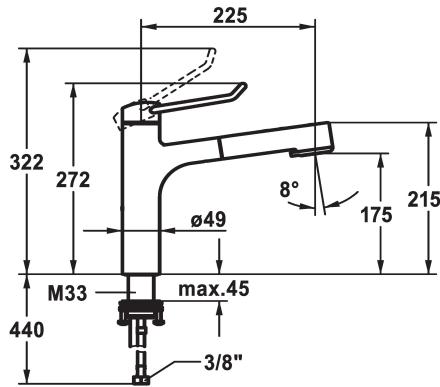

## KWC VITA PRO 2.0 Lever mixer - Kitchen

Modell-Linie: VITA PRO 2.0 | 10.521.033.000FL  
Umyvadlové armatury | Hydraulické armatury

### KWC-No.

**125247**  
chromeline, A 225, flexible connection hoses

**125248**  
chromeline, A 225, flexible connection hoses

- \* Lever mixer
- \* Operation designed for a secure grip, as well as safe and easy handling
- \* Ergonomic and robust operating lever, made of polyamide
- to adjust the handling even better to suit personal requirements, the offset lever can be installed so that it is twisted into the cap (standard: see illustration)
- \* TouchProtect - anti-scald protection thanks to the "double skin" principle
- \* Intrinsicly safe against backflow
- \* Pull-out spray
- SprayClean - easy to clean and actively prevents limescale buildup
- up to 600 mm pull-out length

### Measure\_Height

272

283

- TripleClean - Normal, soft, and power stream modes
- hose surface to fit faucet surface
- QuickConnect - Simple hose connection system
- \* Hose guide, swivelling 120°
- \* EasyLock - a pull-out spray that easily slides back into place
- \* OptimalSpace - ample space for washing or working
- \* KWC cartridge with safety device M 35 OP
- with ceramic discs
- flow rate and temperature continuously variable
- temperature limitation
- \* Flexible connection hoses 3/8"
- \* QuickInstallation - Fastening via threaded connection with locking screws
- \* Mounting hole size ø35 mm

Standmontage

Faucet\_typ

Hebelmischer

Measure\_Height

272

G\_Acoustic\_group

I

Projection\_A