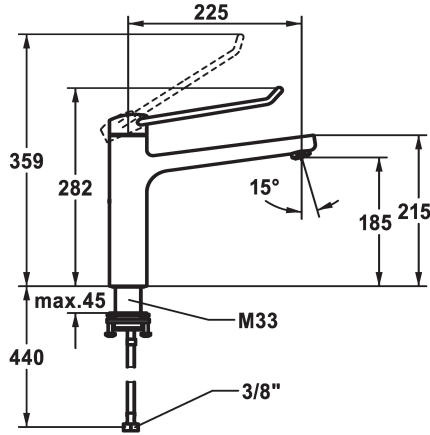

KWC VITA PRO 2.0 Lever mixer - Kitchen

Modell-Linie: VITA PRO 2.0 | 10.521.023.000LLFL
Kranar | Hydraulické armatúry

KWC-No.

125245
chromeline, A 225, flexible connection hoses

125246
chromeline, A 225, flexible connection hoses

- * Lever mixer
- * Operation designed for a secure grip, as well as safe and easy handling
- * Ergonomic and robust operating lever, made of polyamide
- to adjust the handling even better to suit personal requirements, the offset lever can be installed so that it is twisted into the cap (standard: see illustration)
- * Swivel spout 150°
- Neoperl® Perlator® laminar

Measure_Height

G_Acoustic group

Projection_A

EnergyLabelCH

ATT-KWC-MASS-WASSERAUSTRITT

Material

Measure_Height

272

282

- * OptimalSpace - ample space for washing or working
- * KWC cartridge with safety device M 35 OP
- with ceramic discs
- flow rate and temperature continuously variable
- temperature limitation
- * Flexible connection hoses 3/8"
- * QuickInstallation - Fastening via threaded connection with locking screws
- * Mounting hole size $\varnothing 35$ mm