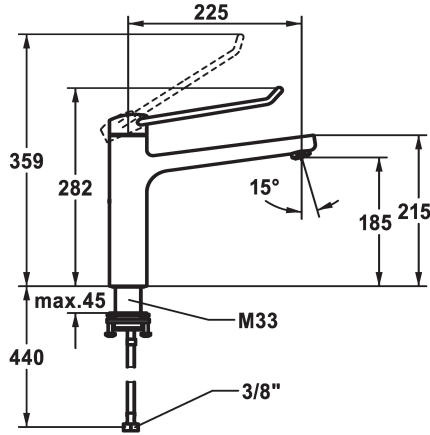

## KWC VITA PRO 2.0 Lever mixer - Kitchen

Modell-Linie: VITA PRO 2.0 | 10.521.023.000LLFL  
Hanat | Käsikäyttöiset hanat

### KWC-No.

**125245**  
chromeline, A 225, flexible connection hoses

**125246**  
chromeline, A 225, flexible connection hoses

- \* Lever mixer
- \* Operation designed for a secure grip, as well as safe and easy handling
- \* Ergonomic and robust operating lever, made of polyamide
- to adjust the handling even better to suit personal requirements, the offset lever can be installed so that it is twisted into the cap (standard: see illustration)
- \* Swivel spout 150°
- Neoperl® Perlator® laminar

### Measure\_Height

272

282

- \* OptimalSpace - ample space for washing or working
- \* KWC cartridge with safety device M 35 OP
- with ceramic discs
- flow rate and temperature continuously variable
- temperature limitation
- \* Flexible connection hoses 3/8"
- \* QuickInstallation - Fastening via threaded connection with locking screws
- \* Mounting hole size  $\varnothing 35$  mm

12 l/min (3 bar)

Flexible\_Anschlusschläuche

schwenkbar

topbedient

chromeline

Standmontage

Hebelmischer

282