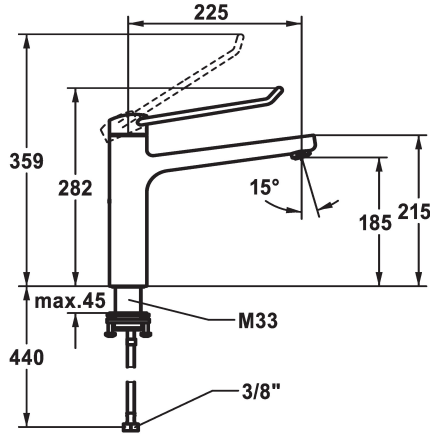

## KWC VITA PRO 2.0 Lever mixer - Kitchen

Modell-Linie: VITA PRO 2.0 | 10.521.023.000LLFL  
Taps | Manual taps

### KWC-No.

**125245**  
chromeline, A 225, flexible connection hoses

**125246**  
chromeline, A 225, flexible connection hoses

- \* Lever mixer
- \* Operation designed for a secure grip, as well as safe and easy handling
- \* Ergonomic and robust operating lever, made of polyamide  
- to adjust the handling even better to suit personal requirements, the offset lever can be installed so that it is twisted into the cap (standard: see illustration)
- \* Swivel spout 150°
- Neoperl® Perlator® laminar

### Dimension Height

272

282

- \* OptimalSpace - ample space for washing or working
- \* KWC cartridge with safety device M 35 OP  
- with ceramic discs  
- flow rate and temperature continuously variable  
- temperature limitation
- \* Flexible connection hoses 3/8"
- \* QuickInstallation - Fastening via threaded connection with locking screws
- \* Mounting hole size  $\varnothing 35$  mm

### Technical Data

Flow rate
Connection
Spout
Handling
Color code
Installation type
Faucet_typ
Dimension Height
Acoustic group
Projection A
Energy label
Dimension Water outlet
material

12 l/min (3 bar)
Flexible connection hoses
swivel
top lever
chromeline
Pillar installation
Lever mixer
282
I
A 225
B
185
Brass