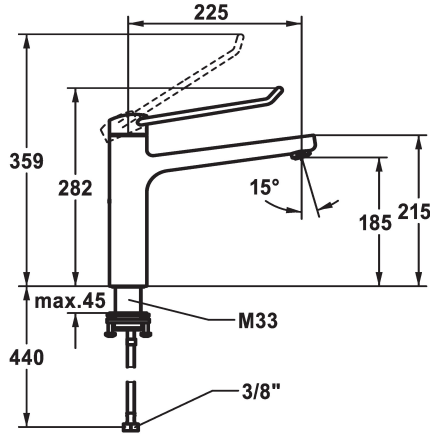

KWC VITA PRO 2.0 Lever mixer - Kitchen

Modell-Linie: VITA PRO 2.0 | 10.521.023.000LLFL
Taps | Manual taps

KWC-No.

125245
chromeline, A 225, flexible connection hoses

125246
chromeline, A 225, flexible connection hoses

- * Lever mixer
- * Operation designed for a secure grip, as well as safe and easy handling
- * Ergonomic and robust operating lever, made of polyamide
- to adjust the handling even better to suit personal requirements, the offset lever can be installed so that it is twisted into the cap (standard: see illustration)
- * Swivel spout 150°
- Neoperl® Perlator® laminar

Technical Data

Flow rate
Connection
Spout
Handling
Color_code
Installation_type
Faucet_typ
Dimension Height
G_Acoustic group
Projection_A
Energy Label
Dimension Water outlet
material

Dimension Height

272
282

- * OptimalSpace - ample space for washing or working
- * KWC cartridge with safety device M 35 OP
- with ceramic discs
- flow rate and temperature continuously variable
- temperature limitation
- * Flexible connection hoses 3/8"
- * QuickInstallation - Fastening via threaded connection with locking screws
- * Mounting hole size ø35 mm