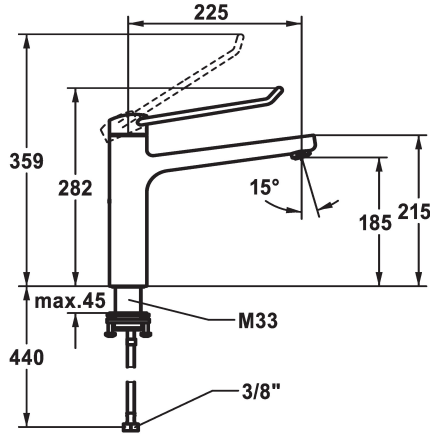

### KWC-No.

**125245**  
chromeline, A 225, flexible connection hoses

**125246**  
chromeline, A 225, flexible connection hoses

- \* Lever mixer
- \* Operation designed for a secure grip, as well as safe and easy handling
- \* Ergonomic and robust operating lever, made of polyamide  
- to adjust the handling even better to suit personal requirements, the offset lever can be installed so that it is twisted into the cap (standard: see illustration)
- \* Swivel spout 150°
- Neoperl® Perlator® laminar

Measure\_Height

G\_Acoustic group

Projection\_A

EnergyLabelCH

ATT-KWC-MASS-WASSERAUSTRITT

Material

### Measure\_Height

272

282

- \* OptimalSpace - ample space for washing or working
- \* KWC cartridge with safety device M 35 OP  
- with ceramic discs  
- flow rate and temperature continuously variable  
- temperature limitation
- \* Flexible connection hoses 3/8"
- \* QuickInstallation - Fastening via threaded connection with locking screws
- \* Mounting hole size  $\varnothing 35$  mm

12 l/min (3 bar)

Flexible\_Anschlusschläuche

schwenkbar

topbedient

chromeline

Standmontage

Hebelmischer

282