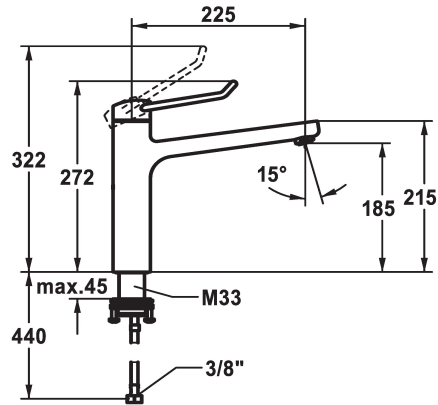

KWC VITA PRO 2.0 Lever mixer - Kitchen

Modell-Linie: VITA PRO 2.0 | 10.521.023.000FL
Armatura umywalkowa | Armatura jednouchwytowa

KWC-No.

125245
chromeline, A 225, flexible connection hoses

125246
chromeline, A 225, flexible connection hoses

- * Lever mixer
- * Operation designed for a secure grip, as well as safe and easy handling
- * Ergonomic and robust operating lever, made of polyamide
- to adjust the handling even better to suit personal requirements, the offset lever can be installed so that it is twisted into the cap (standard: see illustration)
- * Swivel spout 150°
- Neoperl® Perlator® laminar

Dimension Height

272

282

- * OptimalSpace - ample space for washing or working
- * KWC cartridge with safety device M 35 OP
- with ceramic discs
- flow rate and temperature continuously variable
- temperature limitation
- * Flexible connection hoses 3/8"
- * QuickInstallation - Fastening via threaded connection with locking screws
- * Mounting hole size $\varnothing 35$ mm

Dimension Height

G_Acoustic group

Projection_A

EnergyLabelCH

ATT-KWC-MASS-WASSERAUSTRITT

Material

12 l/min (3 bar)

Flexible_Anschlusschläuche