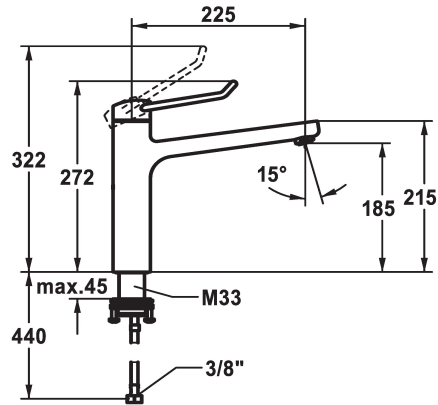

KWC VITA PRO 2.0 Lever mixer - Kitchen

Modell-Linie: VITA PRO 2.0 | 10.521.023.000FL
Hanat | Käsikäyttöiset hanat

KWC-No.

125245
chromeline, A 225, flexible connection hoses

125246
chromeline, A 225, flexible connection hoses

- * Lever mixer
- * Operation designed for a secure grip, as well as safe and easy handling
- * Ergonomic and robust operating lever, made of polyamide
- to adjust the handling even better to suit personal requirements, the offset lever can be installed so that it is twisted into the cap (standard: see illustration)
- * Swivel spout 150°
- Neoperl® Perlator® laminar

272

282

- * OptimalSpace - ample space for washing or working
- * KWC cartridge with safety device M 35 OP
- with ceramic discs
- flow rate and temperature continuously variable
- temperature limitation
- * Flexible connection hoses 3/8"
- * QuickInstallation - Fastening via threaded connection with locking screws
- * Mounting hole size ø35 mm

12 l/min (3 bar)

Flexible_Anschlussschläuche

schwenkbar

topbedient

chromeline

Standmontage

Hebelmischer

272