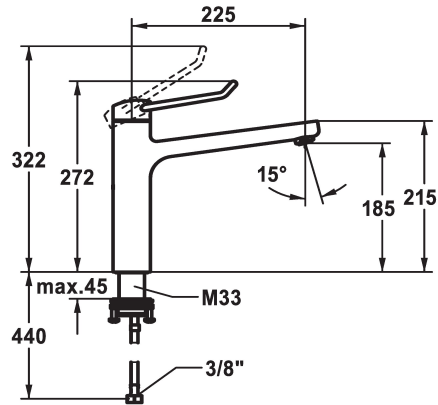

## KWC VITA PRO 2.0 Lever mixer - Kitchen

Modell-Linie: VITA PRO 2.0 | 10.521.023.000FL  
Taps | Manual taps

### KWC-No.

**125245**  
chromeline, A 225, flexible connection hoses

**125246**  
chromeline, A 225, flexible connection hoses

- \* Lever mixer
- \* Operation designed for a secure grip, as well as safe and easy handling
- \* Ergonomic and robust operating lever, made of polyamide  
- to adjust the handling even better to suit personal requirements, the offset lever can be installed so that it is twisted into the cap (standard: see illustration)
- \* Swivel spout 150°
- Neoperl® Perlator® laminar

### Technical Data

Flow rate
Connection
Spout
Handling
Color code
Installation type
Faucet_typ
Measure Height
Acoustic group
Projection A
Energy label
Dimension Water outlet
material

### Measure Height

272

282

- \* OptimalSpace - ample space for washing or working
- \* KWC cartridge with safety device M 35 OP  
- with ceramic discs  
- flow rate and temperature continuously variable  
- temperature limitation
- \* Flexible connection hoses 3/8"
- \* QuickInstallation - Fastening via threaded connection with locking screws
- \* Mounting hole size ø35 mm