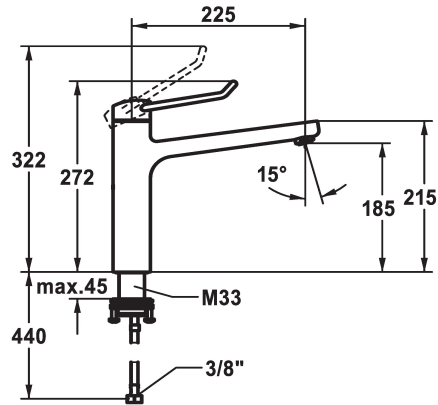

KWC VITA PRO 2.0 Lever mixer - Kitchen

Modell-Linie: VITA PRO 2.0 | 10.521.023.000FL
Taps | Manual taps

KWC-No.

125245
chromeline, A 225, flexible connection hoses

125246
chromeline, A 225, flexible connection hoses

- * Lever mixer
- * Operation designed for a secure grip, as well as safe and easy handling
- * Ergonomic and robust operating lever, made of polyamide
 - to adjust the handling even better to suit personal requirements, the offset lever can be installed so that it is twisted into the cap (standard: see illustration)
- * Swivel spout 150°
- Neoperl® Perlator® laminar

Technical Data

Flow rate
Connection
Spout
Handling
Color code
Installation type
Faucet_typ
Dimension Height
Acoustic group
Projection A
Energy label
Dimension Water outlet
material

Dimension Height

272
282

- * OptimalSpace - ample space for washing or working
- * KWC cartridge with safety device M 35 OP
 - with ceramic discs
 - flow rate and temperature continuously variable
 - temperature limitation
- * Flexible connection hoses 3/8"
- * QuickInstallation - Fastening via threaded connection with locking screws
- * Mounting hole size ø35 mm