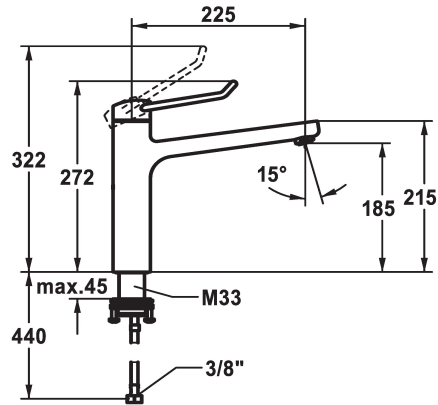

## KWC VITA PRO 2.0 Lever mixer - Kitchen

Modell-Linie: VITA PRO 2.0 | 10.521.023.000FL  
Taps | Manual taps

### KWC-No.

**125245**  
chromeline, A 225, flexible connection hoses

**125246**  
chromeline, A 225, flexible connection hoses

- \* Lever mixer
- \* Operation designed for a secure grip, as well as safe and easy handling
- \* Ergonomic and robust operating lever, made of polyamide
- to adjust the handling even better to suit personal requirements, the offset lever can be installed so that it is twisted into the cap (standard: see illustration)
- \* Swivel spout 150°
- Neoperl® Perlator® laminar

### Technical Data

Flow rate
Connection
Spout
Handling
Color_code
Installation_type
Faucet_typ
Dimension Height
G_Acoustic group
Projection_A
Energy Label
Dimension Water outlet
material

### Dimension Height

272
282

- \* OptimalSpace - ample space for washing or working
- \* KWC cartridge with safety device M 35 OP
- with ceramic discs
- flow rate and temperature continuously variable
- temperature limitation
- \* Flexible connection hoses 3/8"
- \* QuickInstallation - Fastening via threaded connection with locking screws
- \* Mounting hole size ø35 mm