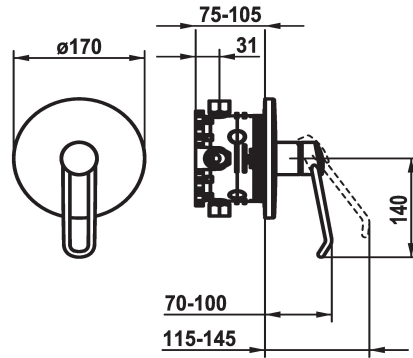

### KWC-No.

**125242**

chromeline, Trim kit

\* Trim kit with function unit

\* Operation designed for a secure grip, as well as safe and easy handling

\* Ergonomic and robust operating lever, made of polyamide

- to adjust the handling even better to suit personal requirements, the offset lever can be installed so that it is twisted into the cap (standard: see illustration)

\* Outflow top or below

\* KWC cartridge M 35 H