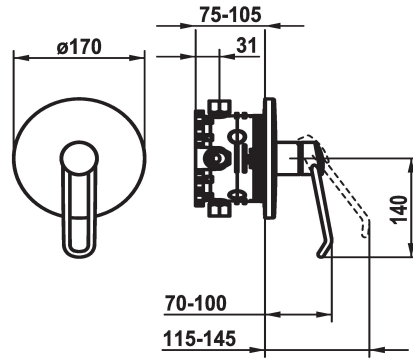

KWC VITA PRO 2.0 Trim kit - Lever mixer - Shower

Modell-Linie: VITA PRO 2.0 | 21.524.500.000

Armatura natryskowa | Armatura z zaworami obsługiwanymi ręcznie

KWC-No.

125242

chromeline, Trim kit

* Trim kit with function unit

* Outflow top or below

* KWC cartridge M 35 H

- with ceramic discs

- flow rate and temperature continuously variable

* Scope of delivery:

- Function unit, lever, cap, sleeve, cover plate, holder for escutcheon

- Fastening of the cover plate without screws

* To be ordered separately:

- Unit for concealed installation KWC BLUEBOX®

½", without shut-off valve, 39.999.900.931

¾" (½"), with shut-off valve, 39.999.910.931

ATT-KWC-UNTERPUTZ

EnergyLabelCH

Materiał

18 l/min (3 bar)

D170

frontbedient

chromeline

Montaż naścienny