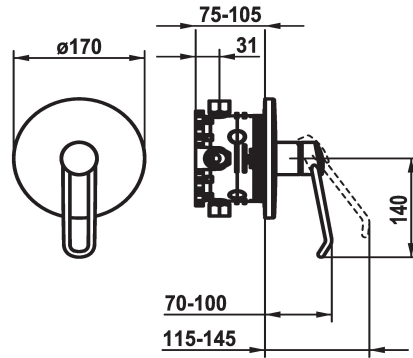

KWC VITA PRO 2.0 Trim kit - Lever mixer - Shower

Modell-Linie: VITA PRO 2.0 | 21.524.500.000
Showers | Manual shower

KWC-No.

125242

chromeline, Trim kit

- * Trim kit with function unit
- * Operation designed for a secure grip, as well as safe and easy handling
- * Ergonomic and robust operating lever, made of polyamide
- to adjust the handling even better to suit personal requirements, the offset lever can be installed so that it is twisted into the cap (standard: see illustration)
- * Outflow top or below
- * KWC cartridge M 35 H

- with ceramic discs
- flow rate and temperature continuously variable
- * Scope of delivery:
 - Function unit, lever, cap, sleeve, cover plate, holder for escutcheon
 - Fastening of the cover plate without screws
- * To be ordered separately:
 - Unit for concealed installation KWC BLUEBOX®
 - ½", without shut-off valve, 39.999.900.931
 - ¾" (½"), with shut-off valve, 39.999.910.931

Technical Data

Flow rate
Diameter
Handling
Color code
Installation type
Faucet_typ
Acoustic group
Concealed unit
Energy label
material

18 l/min (3 bar)
D170
front lever
chromeline
Wall mounted
Lever mixer
I
Trim kit
C
Brass