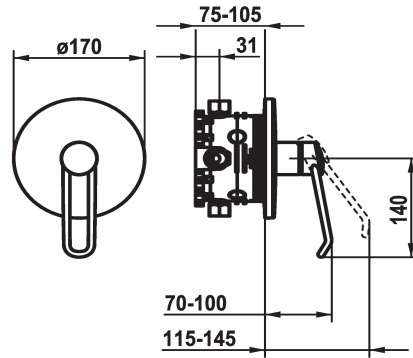

KWC VITA PRO 2.0 Trim kit - Lever mixer - Shower

Modell-Linie: VITA PRO 2.0 | 21.524.500.000
Showers | Manual shower

KWC-No.

125242

chromeline, Trim kit

* Trim kit with function unit

* Operation designed for a secure grip, as well as safe and easy handling

* Outflow top or below

* KWC cartridge M 35 H

- with ceramic discs

- flow rate and temperature continuously variable

* Scope of delivery:

- Function unit, lever, cap, sleeve, cover plate, holder for escutcheon

- Fastening of the cover plate without screws

* To be ordered separately:

- Unit for concealed installation KWC BLUEBOX®

½", without shut-off valve, 39.999.900.931

¾" (½"), with shut-off valve, 39.999.910.931

Technical Data

Flow rate
Diameter
Handling
Color code
Installation type
Faucet_typ
Acoustic group
Concealed unit
Energy label
material

18 l/min (3 bar)
D170
front lever
chromeline
Wall mounted
Lever mixer
I
Trim kit
C
Brass