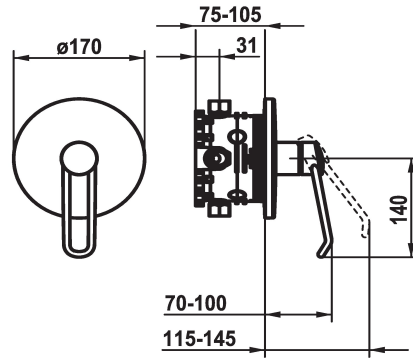

KWC VITA PRO 2.0 Trim kit - Lever mixer - Shower

Modell-Linie: VITA PRO 2.0 | 21.524.500.000
Showers | Manual shower

KWC-No.

125242

chromeline, Trim kit

* Trim kit with function unit

* Operation designed for a secure grip, as well as safe and easy handling

* Outflow top or below

* KWC cartridge M 35 H

- with ceramic discs

- flow rate and temperature continuously variable

* Scope of delivery:

- Function unit, lever, cap, sleeve, cover plate, holder for escutcheon

- Fastening of the cover plate without screws

* To be ordered separately:

- Unit for concealed installation KWC BLUEBOX®

½", without shut-off valve, 39.999.900.931

¾" (½"), with shut-off valve, 39.999.910.931

Technical Data

Flow rate
Diameter
Handling
Color_code
Installation_type
Faucet_typ
G_Acoustic group
Concealed_unit
Energy Label
material

18 l/min (3 bar)
D170
front lever
chrome
Wall mounted
Lever mixer
I
Trim kit
C
Brass