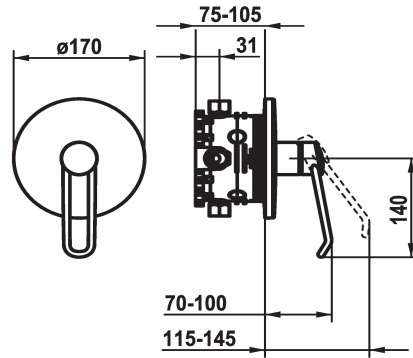

KWC VITA PRO 2.0 Trim kit - Lever mixer - Shower

Modell-Linie: VITA PRO 2.0 | 21.524.500.000
Sprchové armatury | Hydraulické sprchy

KWC-No.

125242

chromeline, Trim kit

* Trim kit with function unit

* Operation designed for a secure grip, as well as safe and easy handling

* Outflow top or below

* KWC cartridge M 35 H

- with ceramic discs

- flow rate and temperature continuously variable

* Scope of delivery:

- Function unit, lever, cap, sleeve, cover plate, holder for escutcheon

- Fastening of the cover plate without screws

* To be ordered separately:

- Unit for concealed installation KWC BLUEBOX®

½", without shut-off valve, 39.999.900.931

¾" (½"), with shut-off valve, 39.999.910.931

Technické údaje

ATT-KWC-A_ABGANG_UP

18 l/min (3 bar)

ATT-KWC-DURCHMESSER

D170

Handling

frontbedient

ATT-KWC-FARBCODE