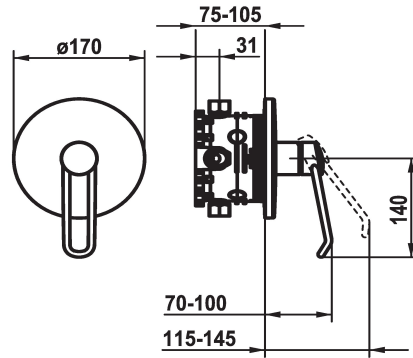

### KWC-No.

**125242**

chromeline, Trim kit

\* Trim kit with function unit

\* Operation designed for a secure grip, as well as safe and easy handling

\* Ergonomic and robust operating lever, made of polyamide

- to adjust the handling even better to suit personal requirements, the offset lever can be installed so that it is twisted into the cap (standard: see illustration)

\* Outflow top or below

\* KWC cartridge M 35 H

### Technical Data

Flow rate
Diameter
Handling
Color code
Installation_type
Faucet_typ
G_Acoustic group
Concealed_unit
Energy Label
material

18 l/min (3 bar)
D170
front lever
chrome
Wall mounted
Lever mixer
I
Trim kit
C
Brass