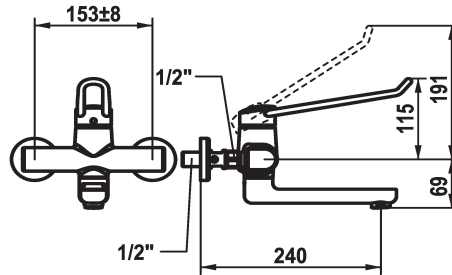

KWC VITA PRO 2.0 Lever mixer - Basin

Modell-Linie: VITA PRO 2.0 | 11.522.103.000LL
Kranar | Hydraulické armatúry

KWC-No.

125236
chromeline, AD 153 +/- 8 mm, A 190

125237
chromeline, AD 153 +/- 8 mm, A 240

- * Lever mixer
- * Operation designed for a secure grip, as well as safe and easy handling
- * Ergonomic and robust operating lever, made of polyamide
- to adjust the handling even better to suit personal requirements, the offset lever can be installed so that it is twisted into the cap (standard: see illustration)
- * EcoProtect - water-saving device
- * Swivel spout 90°
- adjustable with screw

Projection_A

A190

A240

- Neoperl® Perlator® laminar
- * OptimalSpace - ample space for washing or working
- * KWC cartridge with safety device M 35 OP
- with ceramic discs
- flow rate and temperature continuously variable
- temperature limitation
- Reinforced stopper for output volume and temperature (standard setting)
- * Wall connections ½" x ½", without shut-off valve L 40 eccentric 4 mm

G_Acoustic group

Projection_A

EnergyLabelCH

Connection measure

ATT-KWC-MASS-WASSERAUSTRITT

Material

5,8 l/min (3 bar)

schwenkbar