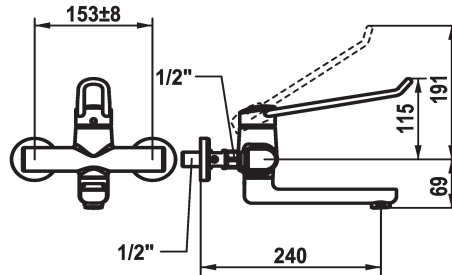

KWC VITA PRO 2.0 Lever mixer - Basin

Modell-Linie: VITA PRO 2.0 | 11.522.103.000LL
Armatura umywalkowa | Armatura jednouchwytywa

KWC-No.

125236
chromeline, AD 153 +/- 8 mm, A 190

125237
chromeline, AD 153 +/- 8 mm, A 240

- * Lever mixer
- * Operation designed for a secure grip, as well as safe and easy handling
- * Ergonomic and robust operating lever, made of polyamide
- to adjust the handling even better to suit personal requirements, the offset lever can be installed so that it is twisted into the cap (standard: see illustration)
- * EcoProtect - water-saving device
- * Swivel spout 90°
- adjustable with screw

Projection_A

A190

A240

- Neoperl® Perlator® laminar
- * OptimalSpace - ample space for washing or working
- * KWC cartridge with safety device M 35 OP
- with ceramic discs
- flow rate and temperature continuously variable
- temperature limitation
- Reinforced stopper for output volume and temperature (standard setting)
- * Wall connections ½" x ½", without shut-off valve L 40 eccentric 4 mm

G_Acoustic group

Projection_A

EnergyLabelCH

Connection measure

ATT-KWC-MASS-WASSERAUSTRITT

Material

5,8 l/min (3 bar)

schwenkbar