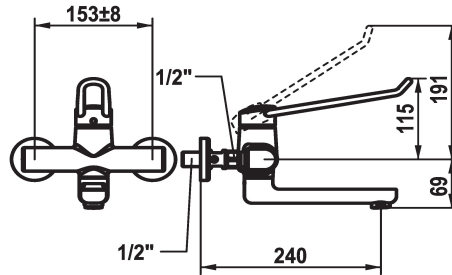

KWC VITA PRO 2.0 Lever mixer - Basin

Modell-Linie: VITA PRO 2.0 | 11.522.103.000LL
Hanat | Käsi­käyt­toiset hanat

KWC-No.

125236
chromeline, AD 153 +/- 8 mm, A 190

125237
chromeline, AD 153 +/- 8 mm, A 240

- * Lever mixer
- * Operation designed for a secure grip, as well as safe and easy handling
- * Ergonomic and robust operating lever, made of polyamide
- to adjust the handling even better to suit personal requirements, the offset lever can be installed so that it is twisted into the cap (standard: see illustration)
- * EcoProtect - water-saving device
- * Swivel spout 90°
- adjustable with screw

Projection_A

A190

A240

- Neoperl® Perlator® laminar
- * OptimalSpace - ample space for washing or working
- * KWC cartridge with safety device M 35 OP
- with ceramic discs
- flow rate and temperature continuously variable
- temperature limitation
- Reinforced stopper for output volume and temperature (standard setting)
- * Wall connections 1/2" x 1/2", without shut-off valve L 40 eccentric 4 mm

Tekniset tiedot

A_Spout_Spray

Spout

Handling

Värikoodi

Installation_type

Faucet_typ

Measure_Height