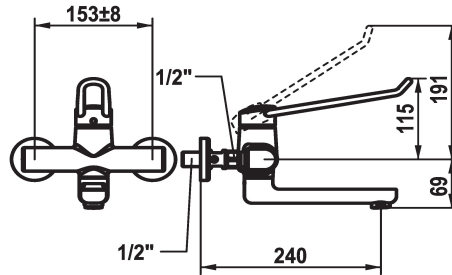

KWC VITA PRO 2.0 Lever mixer - Basin

Modell-Linie: VITA PRO 2.0 | 11.522.103.000LL
Taps | Manual taps

KWC-No.

125236
chromeline, AD 153 +/- 8 mm, A 190

125237
chromeline, AD 153 +/- 8 mm, A 240

Projection A

A 190

A 240

- * Lever mixer
- * Operation designed for a secure grip, as well as safe and easy handling
- * Ergonomic and robust operating lever, made of polyamide
 - to adjust the handling even better to suit personal requirements, the offset lever can be installed so that it is twisted into the cap (standard: see illustration)
- * EcoProtect - water-saving device
- * Swivel spout 90°
 - adjustable with screw

- Neoperl® Perlator® laminar
- * OptimalSpace - ample space for washing or working
- * KWC cartridge with safety device M 35 OP
 - with ceramic discs
 - flow rate and temperature continuously variable
 - temperature limitation
 - Reinforced stopper for output volume and temperature (standard setting)
- * Wall connections 1/2" x 1/2", without shut-off valve L 40 eccentric 4 mm

Technical Data

Flow rate
Spout
Handling
Color code
Installation type
Faucet_typ
Measure Height
Acoustic group
Projection A
Energy label
Connection measure
Dimension Water outlet
material

5,8 l/min (3 bar)
swivel
top lever
chromeline
Wall mounted
Lever mixer
115
I
A 240
A
153+/-8
69
Brass