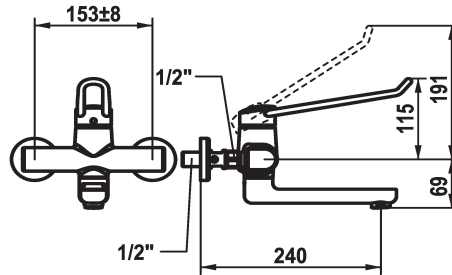

KWC VITA PRO 2.0 Lever mixer - Basin

Modell-Linie: VITA PRO 2.0 | 11.522.103.000LL
Taps | Manual taps

KWC-No.

125236
chromeline, AD 153 +/- 8 mm, A 190

125237
chromeline, AD 153 +/- 8 mm, A 240

Projection A

A 190

A 240

- * Lever mixer
- * Operation designed for a secure grip, as well as safe and easy handling
- * Ergonomic and robust operating lever, made of polyamide
 - to adjust the handling even better to suit personal requirements, the offset lever can be installed so that it is twisted into the cap (standard: see illustration)
- * EcoProtect - water-saving device
- * Swivel spout 90°
 - adjustable with screw

- Neoperl® Perlator® laminar
- * OptimalSpace - ample space for washing or working
- * KWC cartridge with safety device M 35 OP
 - with ceramic discs
 - flow rate and temperature continuously variable
 - temperature limitation
 - Reinforced stopper for output volume and temperature (standard setting)
- * Wall connections 1/2" x 1/2", without shut-off valve L 40 eccentric 4 mm

Technical Data

Flow rate
Spout
Handling
Color code
Installation type
Faucet_typ
Dimension Height
Acoustic group
Projection A
Energy label
Connection measure
Dimension Water outlet
material

5,8 l/min (3 bar)
swivel
top lever
chromeline
Wall mounted
Lever mixer
115
I
A 240
A
153+/-8
69
Brass