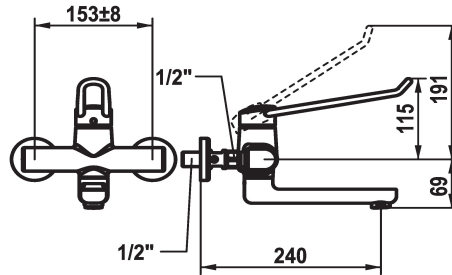

### KWC-No.

**125236**  
chromeline, AD 153 +/- 8 mm, A 190

**125237**  
chromeline, AD 153 +/- 8 mm, A 240

- \* Lever mixer
- \* Operation designed for a secure grip, as well as safe and easy handling
- \* Ergonomic and robust operating lever, made of polyamide
  - to adjust the handling even better to suit personal requirements, the offset lever can be installed so that it is twisted into the cap (standard: see illustration)
- \* EcoProtect - water-saving device
- \* Swivel spout 90°
  - adjustable with screw

### Projection\_A

A 190

A 240

- Neoperl® Perlator® laminar
- \* OptimalSpace - ample space for washing or working
- \* KWC cartridge with safety device M 35 OP
  - with ceramic discs
  - flow rate and temperature continuously variable
  - temperature limitation
  - Reinforced stopper for output volume and temperature (standard setting)
- \* Wall connections 1/2" x 1/2", without shut-off valve L 40 eccentric 4 mm

### Technical Data

|                        |
|------------------------|
| Flow rate              |
| Spout                  |
| Handling               |
| Color code             |
| Installation_type      |
| Faucet_typ             |
| Dimension Height       |
| G_Acoustic group       |
| Projection_A           |
| Energy Label           |
| Connection measure     |
| Dimension Water outlet |
| material               |

|                   |
|-------------------|
| 5,8 l/min (3 bar) |
| swivel            |
| top lever         |
| chrome            |
| Wall mounted      |
| Lever mixer       |
| 115               |
| I                 |
| A 240             |
| A                 |
| 153+/-8           |
| 69                |
| Brass             |