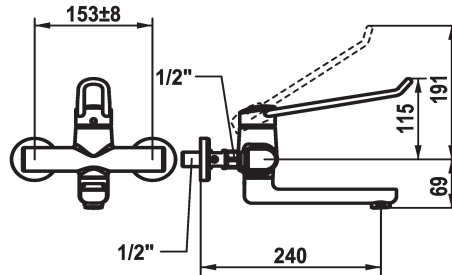

## KWC VITA PRO 2.0 Lever mixer - Basin

Modell-Linie: VITA PRO 2.0 | 11.522.103.000LL  
Umyvadlové armatury | Hydraulické armatury

### KWC-No.

**125236**  
chromeline, AD 153 +/- 8 mm, A 190

**125237**  
chromeline, AD 153 +/- 8 mm, A 240

- \* Lever mixer
- \* Operation designed for a secure grip, as well as safe and easy handling
- \* Ergonomic and robust operating lever, made of polyamide
  - to adjust the handling even better to suit personal requirements, the offset lever can be installed so that it is twisted into the cap (standard: see illustration)
- \* EcoProtect - water-saving device
- \* Swivel spout 90°
  - adjustable with screw

### Projection\_A

A190

A240

- Neoperl® Perlator® laminar
- \* OptimalSpace - ample space for washing or working
- \* KWC cartridge with safety device M 35 OP
  - with ceramic discs
  - flow rate and temperature continuously variable
  - temperature limitation
  - Reinforced stopper for output volume and temperature (standard setting)
- \* Wall connections 1/2" x 1/2", without shut-off valve L 40 eccentric 4 mm

G\_Acoustic group

Projection\_A

EnergyLabelCH

Connection measure

ATT-KWC-MASS-WASSERAUSTRITT

Materiál

5,8 l/min (3 bar)

schwenkbar