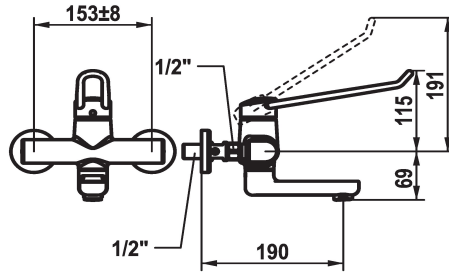

### KWC-No.

**125236**  
chromeline, AD 153 +/- 8 mm, A 190

**125237**  
chromeline, AD 153 +/- 8 mm, A 240

- \* Lever mixer
- \* Operation designed for a secure grip, as well as safe and easy handling
- \* Ergonomic and robust operating lever, made of polyamide
  - to adjust the handling even better to suit personal requirements, the offset lever can be installed so that it is twisted into the cap (standard: see illustration)
- \* EcoProtect - water-saving device
- \* Swivel spout 90°
  - adjustable with screw

### Projection\_A

A190

A240

- Neoperl® Perlator® laminar
- \* OptimalSpace - ample space for washing or working
- \* KWC cartridge with safety device M 35 OP
  - with ceramic discs
  - flow rate and temperature continuously variable
  - temperature limitation
  - Reinforced stopper for output volume and temperature (standard setting)
- \* Wall connections 1/2" x 1/2", without shut-off valve L 40 eccentric 4 mm

### Dane techniczne

A\_Spout\_Spray

5,8 l/min (3 bar)

ATT-KWC-AUSLAUF

schwenkbar

Handling

topbedient

ATT-KWC-FARBCODE

chromeline

Installation\_type

Montaż naścienny

Faucet\_typ

Hebelmischer

Dimension Height

115

G\_Acoustic group