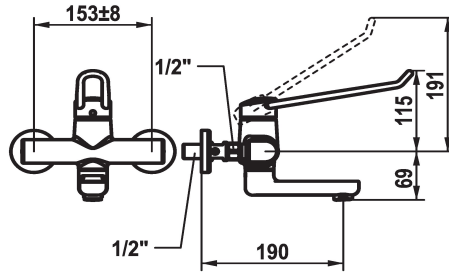

KWC VITA PRO 2.0 Lever mixer - Basin

Modell-Linie: VITA PRO 2.0 | 11.522.102.000LL
Hanat | Käsi­käyt­toiset hanat

KWC-No.

125236
chromeline, AD 153 +/- 8 mm, A 190

125237
chromeline, AD 153 +/- 8 mm, A 240

- * Lever mixer
- * Operation designed for a secure grip, as well as safe and easy handling
- * Ergonomic and robust operating lever, made of polyamide
- to adjust the handling even better to suit personal requirements, the offset lever can be installed so that it is twisted into the cap (standard: see illustration)
- * EcoProtect - water-saving device
- * Swivel spout 90°
- adjustable with screw

Projection_A

A190

A240

- Neoperl® Perlator® laminar
- * OptimalSpace - ample space for washing or working
- * KWC cartridge with safety device M 35 OP
- with ceramic discs
- flow rate and temperature continuously variable
- temperature limitation
- Reinforced stopper for output volume and temperature (standard setting)
- * Wall connections 1/2" x 1/2", without shut-off valve L 40 eccentric 4 mm

Tekniset tiedot

A_Spout_Spray

Spout

Handling

Värikoodi

Installation_type

Faucet_typ

Measure_Height