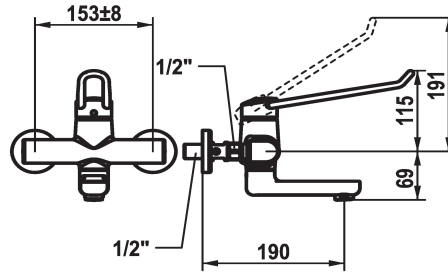

## KWC VITA PRO 2.0 Lever mixer - Basin

Modell-Linie: VITA PRO 2.0 | 11.522.102.000LL  
Taps | Manual taps

### KWC-No.

**125236**  
chromeline, AD 153 +/- 8 mm, A 190

**125237**  
chromeline, AD 153 +/- 8 mm, A 240

- \* Lever mixer
- \* Operation designed for a secure grip, as well as safe and easy handling
- \* Ergonomic and robust operating lever, made of polyamide
  - to adjust the handling even better to suit personal requirements, the offset lever can be installed so that it is twisted into the cap (standard: see illustration)
- \* EcoProtect - water-saving device
- \* Swivel spout 90°
  - adjustable with screw

### Projection A

A 190

A 240

- Neoperl® Perlator® laminar
- \* OptimalSpace - ample space for washing or working
- \* KWC cartridge with safety device M 35 OP
  - with ceramic discs
  - flow rate and temperature continuously variable
  - temperature limitation
  - Reinforced stopper for output volume and temperature (standard setting)
- \* Wall connections 1/2" x 1/2", without shut-off valve L 40 eccentric 4 mm

### Technical Data

Flow rate
Spout
Handling
Color code
Installation type
Faucet_typ
Measure Height
Acoustic group
Projection A
Energy label
Connection measure
Dimension Water outlet
material

5,8 l/min (3 bar)
swivel
top lever
chromeline
Wall mounted
Lever mixer
115
I
A 190
A
153+/-8
69
Brass