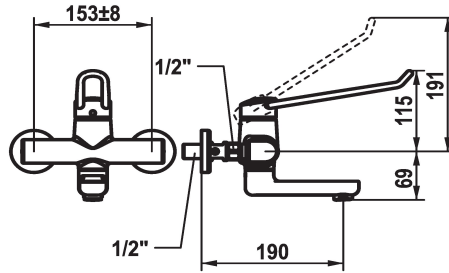

KWC VITA PRO 2.0 Lever mixer - Basin

Modell-Linie: VITA PRO 2.0 | 11.522.102.000LL
Taps | Manual taps

KWC-No.

125236
chromeline, AD 153 +/- 8 mm, A 190

125237
chromeline, AD 153 +/- 8 mm, A 240

- * Lever mixer
- * Operation designed for a secure grip, as well as safe and easy handling
- * Ergonomic and robust operating lever, made of polyamide
 - to adjust the handling even better to suit personal requirements, the offset lever can be installed so that it is twisted into the cap (standard: see illustration)
- * EcoProtect - water-saving device
- * Swivel spout 90°
 - adjustable with screw

Projection A

A 190

A 240

- Neoperl® Perlator® laminar
- * OptimalSpace - ample space for washing or working
- * KWC cartridge with safety device M 35 OP
 - with ceramic discs
 - flow rate and temperature continuously variable
 - temperature limitation
 - Reinforced stopper for output volume and temperature (standard setting)
- * Wall connections 1/2" x 1/2", without shut-off valve L 40 eccentric 4 mm

Technical Data

Flow rate
Spout
Handling
Color code
Installation type
Faucet_typ
Dimension Height
Acoustic group
Projection A
Energy label
Connection measure
Dimension Water outlet
material

5,8 l/min (3 bar)
swivel
top lever
chromeline
Wall mounted
Lever mixer
115
I
A 190
A
153+/-8
69
Brass