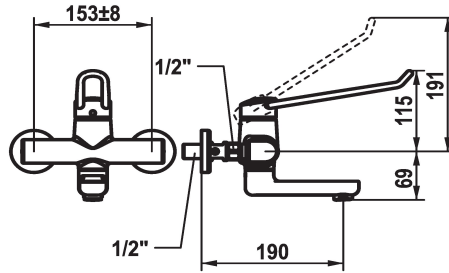

KWC VITA PRO 2.0 Lever mixer - Basin

Modell-Linie: VITA PRO 2.0 | 11.522.102.000LL
Taps | Manual taps

KWC-No.

125236
chromeline, AD 153 +/- 8 mm, A 190

125237
chromeline, AD 153 +/- 8 mm, A 240

- * Lever mixer
- * Operation designed for a secure grip, as well as safe and easy handling
- * Ergonomic and robust operating lever, made of polyamide
 - to adjust the handling even better to suit personal requirements, the offset lever can be installed so that it is twisted into the cap (standard: see illustration)
- * EcoProtect - water-saving device
- * Swivel spout 90°
 - adjustable with screw

Projection_A

A 190

A 240

- Neoperl® Perlator® laminar
- * OptimalSpace - ample space for washing or working
- * KWC cartridge with safety device M 35 OP
 - with ceramic discs
 - flow rate and temperature continuously variable
 - temperature limitation
 - Reinforced stopper for output volume and temperature (standard setting)
- * Wall connections 1/2" x 1/2", without shut-off valve L 40 eccentric 4 mm

Technical Data

Flow rate
Spout
Handling
Color code
Installation_type
Faucet_typ
Dimension Height
G_Acoustic group
Projection_A
Energy Label
Connection measure
Dimension Water outlet
material

5,8 l/min (3 bar)
swivel
top lever
chrome
Wall mounted
Lever mixer
115
I
A 190
A
153+/-8
69
Brass