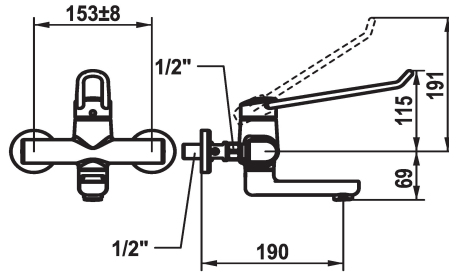

### KWC-No.

**125236**  
chromeline, AD 153 +/- 8 mm, A 190

**125237**  
chromeline, AD 153 +/- 8 mm, A 240

- \* Lever mixer
- \* Operation designed for a secure grip, as well as safe and easy handling
- \* Ergonomic and robust operating lever, made of polyamide
  - to adjust the handling even better to suit personal requirements, the offset lever can be installed so that it is twisted into the cap (standard: see illustration)
- \* EcoProtect - water-saving device
- \* Swivel spout 90°
  - adjustable with screw

### Projection\_A

A190

A240

- Neoperl® Perlator® laminar
- \* OptimalSpace - ample space for washing or working
- \* KWC cartridge with safety device M 35 OP
  - with ceramic discs
  - flow rate and temperature continuously variable
  - temperature limitation
  - Reinforced stopper for output volume and temperature (standard setting)
- \* Wall connections 1/2" x 1/2", without shut-off valve L 40 eccentric 4 mm

### Technické údaje

A\_Spout\_Spray

5,8 l/min (3 bar)

ATT-KWC-AUSLAUF

schwenkbar

Handling

topbedient

ATT-KWC-FARBCODE

chromeline

Installation\_type

montáž na stěnu

Faucet\_typ

Hebelmischer

Measure\_Height

115

G\_Acoustic group