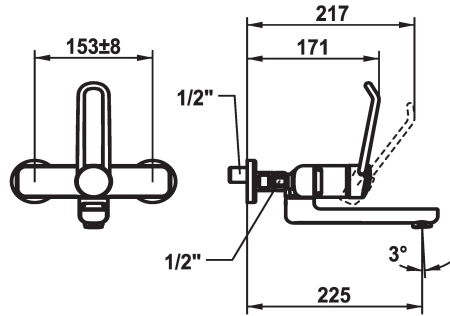

KWC VITA PRO 2.0 Lever mixer - Basin

Modell-Linie: VITA PRO 2.0 | 11.522.203.000
Kranar | Hydraulické armatúry

KWC-No.

125232
chromeline, AD 153 +/- 8 mm, A 175

125233
chromeline, AD 153 +/- 8 mm, A 225

- * Lever mixer
- * Operation designed for a secure grip, as well as safe and easy handling
- * Ergonomic and robust operating lever, made of polyamide
 - to adjust the handling even better to suit personal requirements, the offset lever can be installed so that it is twisted into the cap (standard: see illustration)
- * EcoProtect - water-saving device
- * Swivel spout 90°
 - adjustable with screw

Projection_A

A175

A225

- Neoperl® Perlator® laminar
- * OptimalSpace - ample space for washing or working
- * KWC cartridge with safety device M 35 OP
 - with ceramic discs
 - flow rate and temperature continuously variable
 - temperature limitation
 - Reinforced stopper for output volume and temperature (standard setting)
- * Wall connections 1/2" x 1/2", without shut-off valve L 40 eccentric 4 mm

Technical Data

A_Spout_Spray

ATT-KWC-AUSLAUF

Handling

ATT-KWC-FARBCODE

Installation_type

Faucet_typ

Measure_Height

G_Acoustic_group

Projection_A

Connection measure

ATT-KWC-MASS-WASSERAUSTRITT

Material

5.8 l/min (3 bar)

schwenkbar

frontbedient