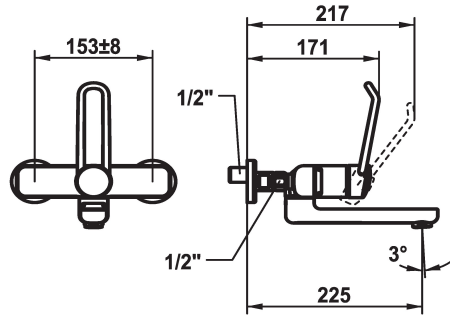

### KWC-No.

**125232**  
chromeline, AD 153 +/- 8 mm, A 175

**125233**  
chromeline, AD 153 +/- 8 mm, A 225

- \* Lever mixer
- \* Operation designed for a secure grip, as well as safe and easy handling
- \* Ergonomic and robust operating lever, made of polyamide
  - to adjust the handling even better to suit personal requirements, the offset lever can be installed so that it is twisted into the cap (standard: see illustration)
- \* EcoProtect - water-saving device
- \* Swivel spout 90°
  - adjustable with screw

### Projection\_A

A175

A225

- Neoperl® Perlator® laminar
- \* OptimalSpace - ample space for washing or working
- \* KWC cartridge with safety device M 35 OP
  - with ceramic discs
  - flow rate and temperature continuously variable
  - temperature limitation
  - Reinforced stopper for output volume and temperature (standard setting)
- \* Wall connections 1/2" x 1/2", without shut-off valve L 40 eccentric 4 mm

### Dane techniczne

A\_Spout\_Spray

ATT-KWC-AUSLAUF

Handling

ATT-KWC-FARBCODE

Installation\_type

Faucet\_typ

Dimension Height

G\_Acoustic group

Projection\_A

Connection measure

ATT-KWC-MASS-WASSERAUSTRITT

Material

5.8 l/min (3 bar)

schwenkbar

frontbedient