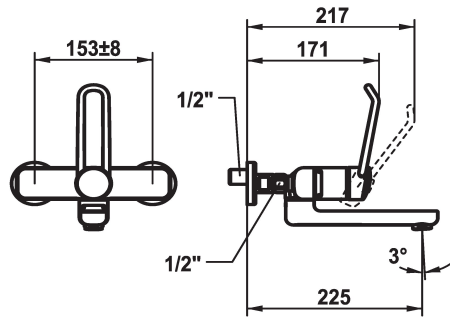

KWC VITA PRO 2.0 Lever mixer - Basin

Modell-Linie: VITA PRO 2.0 | 11.522.203.000
Hanat | Käsi­käyt­toiset hanat

KWC-No.

125232
chromeline, AD 153 +/- 8 mm, A 175

125233
chromeline, AD 153 +/- 8 mm, A 225

- * Lever mixer
- * Operation designed for a secure grip, as well as safe and easy handling
- * Ergonomic and robust operating lever, made of polyamide
 - to adjust the handling even better to suit personal requirements, the offset lever can be installed so that it is twisted into the cap (standard: see illustration)
- * EcoProtect - water-saving device
- * Swivel spout 90°
 - adjustable with screw

Projection_A

A175

A225

- Neoperl® Perlator® laminar
- * OptimalSpace - ample space for washing or working
- * KWC cartridge with safety device M 35 OP
 - with ceramic discs
 - flow rate and temperature continuously variable
 - temperature limitation
 - Reinforced stopper for output volume and temperature (standard setting)
- * Wall connections 1/2" x 1/2", without shut-off valve L 40 eccentric 4 mm

Tekniset tiedot

A_Spout_Spray

Spout

Handling

ATT-KWC-FARBCODE

Installation_type

Faucet_typ

Measure_Height

G_Acoustic group

Projection_A

Connection measure

ATT-KWC-MASS-WASSERAUSTRITT

Materiaali

IviCode

5.8 l/min (3 bar)

schwenkbar