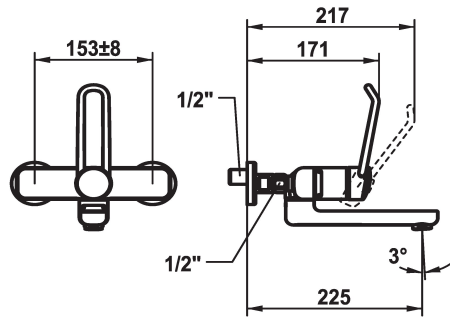

KWC VITA PRO 2.0 Lever mixer - Basin

Modell-Linie: VITA PRO 2.0 | 11.522.203.000
Taps | Manual taps

KWC-No.

125232
chromeline, AD 153 +/- 8 mm, A 175

125233
chromeline, AD 153 +/- 8 mm, A 225

- * Lever mixer
- * Operation designed for a secure grip, as well as safe and easy handling
- * Ergonomic and robust operating lever, made of polyamide
 - to adjust the handling even better to suit personal requirements, the offset lever can be installed so that it is twisted into the cap (standard: see illustration)
- * EcoProtect - water-saving device
- * Swivel spout 90°
 - adjustable with screw

Projection A

A 175

A 225

- Neoperl® Perlator® laminar
- * OptimalSpace - ample space for washing or working
- * KWC cartridge with safety device M 35 OP
 - with ceramic discs
 - flow rate and temperature continuously variable
 - temperature limitation
 - Reinforced stopper for output volume and temperature (standard setting)
- * Wall connections 1/2" x 1/2", without shut-off valve L 40 eccentric 4 mm

Technical Data

Flow rate
Spout
Handling
Color code
Installation type
Faucet_typ
Measure Height
Acoustic group
Projection A
Connection measure
Dimension Water outlet
material

5,8 l/min (3 bar)
swivel
front lever
chromeline
Wall mounted
Lever mixer
140
I
A 225
153+/-8
69
Brass