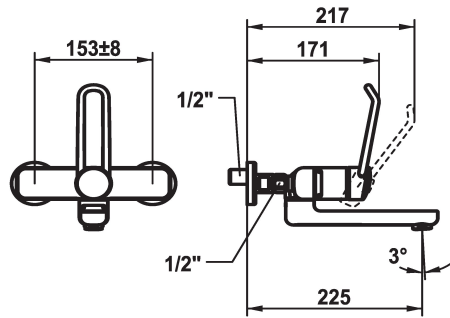

KWC VITA PRO 2.0 Lever mixer - Basin

Modell-Linie: VITA PRO 2.0 | 11.522.203.000
Taps | Manual taps

KWC-No.

125232
chromeline, AD 153 +/- 8 mm, A 175

125233
chromeline, AD 153 +/- 8 mm, A 225

- * Lever mixer
- * Operation designed for a secure grip, as well as safe and easy handling
- * Ergonomic and robust operating lever, made of polyamide
 - to adjust the handling even better to suit personal requirements, the offset lever can be installed so that it is twisted into the cap (standard: see illustration)
- * EcoProtect - water-saving device
- * Swivel spout 90°
 - adjustable with screw

Projection A

A 175

A 225

- Neoperl® Perlator® laminar
- * OptimalSpace - ample space for washing or working
- * KWC cartridge with safety device M 35 OP
 - with ceramic discs
 - flow rate and temperature continuously variable
 - temperature limitation
 - Reinforced stopper for output volume and temperature (standard setting)
- * Wall connections 1/2" x 1/2", without shut-off valve L 40 eccentric 4 mm

Technical Data

Flow rate
Spout
Handling
Color code
Installation type
Faucet_typ
Dimension Height
Acoustic group
Projection A
Connection measure
Dimension Water outlet
material

5,8 l/min (3 bar)
swivel
front lever
chromeline
Wall mounted
Lever mixer
140
I
A 225
153+/-8
69
Brass