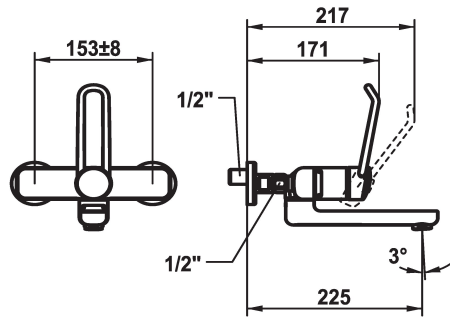

KWC VITA PRO 2.0 Lever mixer - Basin

Modell-Linie: VITA PRO 2.0 | 11.522.203.000
Taps | Manual taps

KWC-No.

125232
chromeline, AD 153 +/- 8 mm, A 175

125233
chromeline, AD 153 +/- 8 mm, A 225

- * Lever mixer
- * Operation designed for a secure grip, as well as safe and easy handling
- * Ergonomic and robust operating lever, made of polyamide
 - to adjust the handling even better to suit personal requirements, the offset lever can be installed so that it is twisted into the cap (standard: see illustration)
- * EcoProtect - water-saving device
- * Swivel spout 90°
 - adjustable with screw

Projection_A

A 175

A 225

- Neoperl® Perlator® laminar
- * OptimalSpace - ample space for washing or working
- * KWC cartridge with safety device M 35 OP
 - with ceramic discs
 - flow rate and temperature continuously variable
 - temperature limitation
 - Reinforced stopper for output volume and temperature (standard setting)
- * Wall connections 1/2" x 1/2", without shut-off valve L 40 eccentric 4 mm

Technical Data

Flow rate
Spout
Handling
Color code
Installation_type
Faucet_typ
Dimension Height
G_Acoustic group
Projection_A
Connection measure
Dimension Water outlet
material

5,8 l/min (3 bar)
swivel
front lever
chrome
Wall mounted
Lever mixer
140
I
A 225
153+/-8
69
Brass